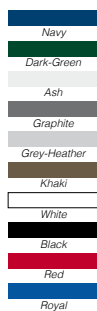

JN920 J&N Men's round-T pocket

S M L XL XXL 3XL

- Klassisk T-shirt med brystlomme.
- Rund hals med elastan og nakkeband.
- Dobbeltsyning ved skulder nakke og ærmer.
- Påsyet brystlomme.
- Kan vaskes ved 60°.
- 180 g/m².
- 100% bomuld.

Vejl. pris ex. moms
kr. 98,00