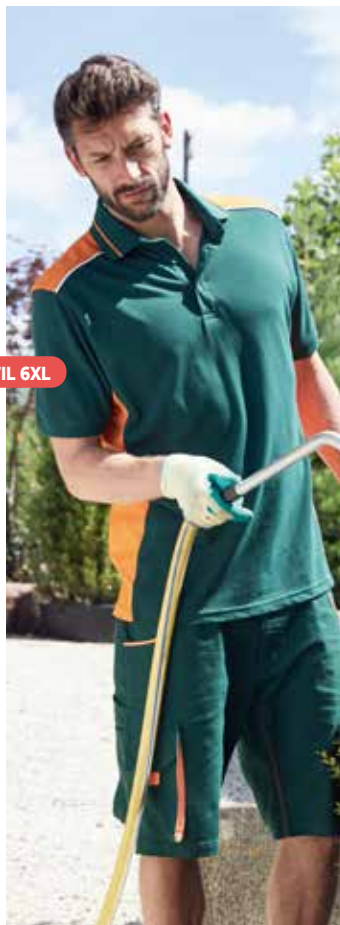

OP TIL 6XL

JN858 J&N Men's workwear polo - Color

XS S M L XL XXL 3XL 4XL 5XL 6XL