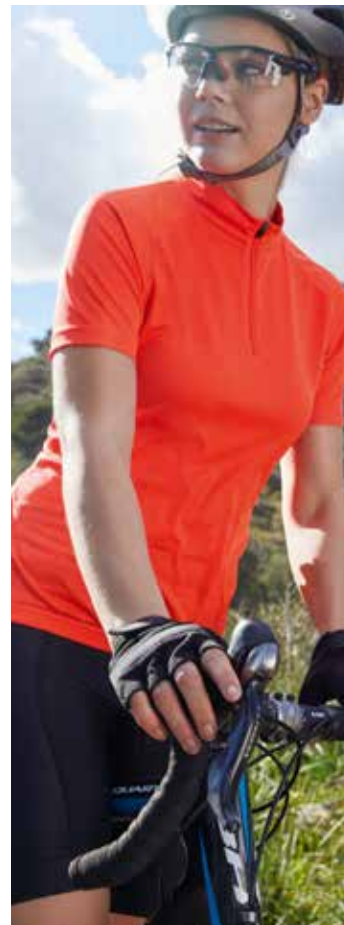

JN511
J&N Ladies' bike-T

S M L XL XXL