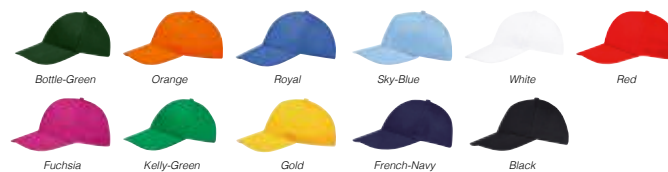

5214 Sols Buzz

One-Size

- Cap i 5 paneler.
- 2 broderede lufthuller.
- Buet skygge.
- Velcrolukning.
- 100% bomuld.

Vejl. pris ex. moms
kr. 21,00

SOL'S
the fair spirit

(Børn side 187)

5215 Sols Sunny

One-Size

- Cap i 5 paneler.
- 4 broderede lufthuller.
- Buet skygge.
- Velcrolukning.
- 100% bomuld.

Vejl. pris ex. moms
kr. 27,00

SOL'S
the fair spirit