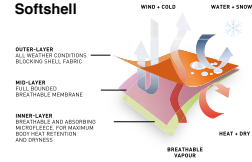

Softshell

144 filament

➤ B&C 144 MICROFLEECE FABRIC

ØkoTex100

ØkoTex100 certifies that clothing is guaranteed to contain no substances harmful to people.

Organic 100

The Organic Content Standard (OCS) is a standard for tracking and verifying the content of organically grown materials in a final product.

Bionic-ECO

BIONIC-FINISH® was developed, following the example set by nature, 'learning from nature'. The textile is protected against water and dirt by a very thin crystalline structure. BIONIC-FINISH®ECO protects man and nature.

EasyCare

This special treating makes shirts and blouses especially easy to iron. To preserve this function the textiles should not be overheated in the tumbler and you should avoid using an overheated iron.

Tear-off label

Tear off® Label enables you to easily change the neck label of T-shirts, for easy relabelling your T-shirts.

Thinsulate® Insulation

Light-weight thermal insulations affords optimum protection against cold despite its minimum thickness.

NON IRON

This special finish makes shirts and blouses iron-free: All you have to do is wash them, dry them and put them on. To preserve this function, these textiles should not be overried in the tumbler and you should avoid using an overheated iron. If necessary, seams can be ironed at a low temperature.

ORGANIC BLENDED

Made with 50%– 95% Organically Grown Cotton.

RECYCLED BLENDED

The RCS (Recycled Claim Standard) is used as a chain of custody standard to track recycled raw materials through the supply chain. The RCS verifies the presence and amount of recycled material in a final product.

RECYCLED POLYESTER

PET bottles are recycled to create a new fashion. Plastic bottles collected in the sea are crushed, melted down and spun to yarn again, which is sometimes completely integrated into the production.