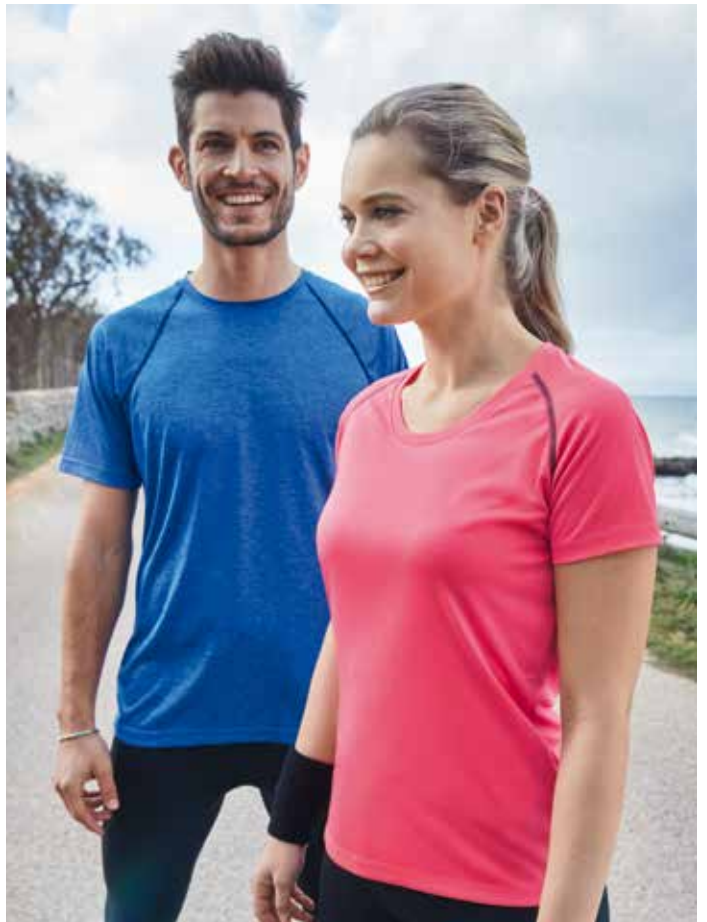

JN496
J&N Men's sport t-shirt
S M L XL XXL

JN495
J&N Ladies' sport t-shirt
XS S M L XL XXL