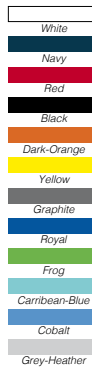

JN912 J&N Men's slim fit V-T

S M L XL XXL

- T-shirt med v-hals.
- Forkrympet single jersey.
- Slim-fit med sidesømme.
- Halsudskæring lavet i 1:1 rib.
- Nakkebånd.
- Let faconsyet (Dame).
- 160 g/m², 100% bomuld.

JN912 / Vejl. pris ex. moms
Hvid - kr. 98,00
Farvet - kr. 100,00

JN972 / Vejl. pris ex. moms
Hvid - kr. 89,50
Farvet - kr. 98,50