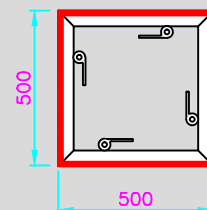

# EL-FRAME

1x1m, 1x0.5m & 0.5x0.5m

EL-FRAME-4-F

4 x EL-PROFILE-B

EL-FRAME-4-H

2 x EL-PROFILE-B  
2 x EL-PROFILE-D

EL-FRAME-4-Q

4 x EL-PROFILE-D

-  = spor for grafik med påsyet PVC-profil
-  = profile with channel - this takes PVC profiles fitted to graphic
-  = Spur für Grafik mit PVC Keder

EL-PROFILE-B  
RC36-5

1 x SF36-2 1000mm /mitred  
1 x SF36-HANDLE  
1 x I36-2-AG/2xM6