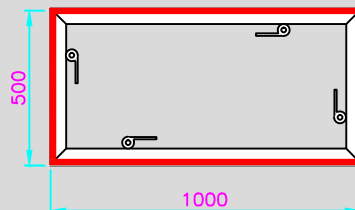

# EL-FRAME

1x1m, 1x0.5m & 0.5x0.5m

EL-FRAME-4-F

4 x EL-PROFILE-B

EL-FRAME-4-H

2 x EL-PROFILE-B  
2 x EL-PROFILE-D

EL-FRAME-4-Q

4 x EL-PROFILE-D

-  = spor for grafik med påsyet PVC-profil
-  = profile with channel - this takes PVC profiles fitted to graphic
-  = Spur für Grafik mit PVC Keder

EL-PROFILE-B  
RC36-5

1 x SF36-2 1000mm /mitred  
1 x SF36-HANDLE  
1 x I36-2-AG/2xM6