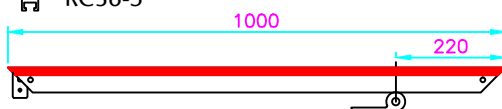

# EL-FRAME

1x1m, 1x0.5m & 0.5x0.5m

EL-FRAME-4-F

4 x EL-PROFILE-B

EL-FRAME-4-H

2 x EL-PROFILE-B  
2 x EL-PROFILE-D

EL-FRAME-4-Q

4 x EL-PROFILE-D

-  = spor for grafik med påsyet PVC-profil
-  = profile with channel - this takes PVC profiles fitted to graphic
-  = Spur für Grafik mit PVC Keder

EL-PROFILE-B  
RC36-5

1 x SF36-2 1000mm /mitred  
1 x SF36-HANDLE  
1 x I36-2-AG/2xM6