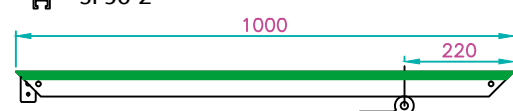

EL-PROFILE-B
SF36-2

1 x SF36-2 1000mm /mitred
1 x SF36-HANDLE
1 x I36-2-AG/2xM6