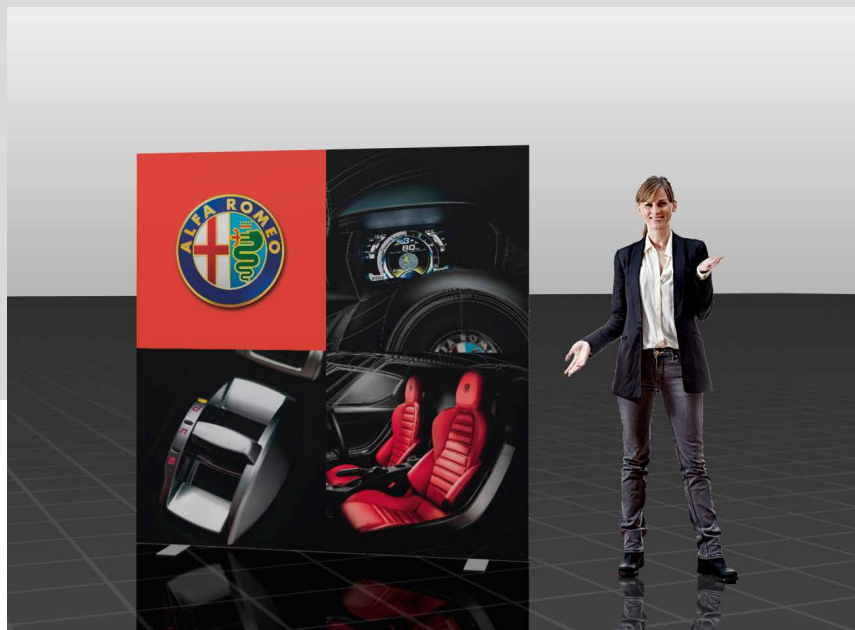

EASYLOCK-3

- 4 rammer 1x1m og 2 x WSF-SFS-2
- 4 frames 1x1m and 2 x WSF-SFS-2
- 4 Rahmen 1x1m und 2 x WSF-SFS-2