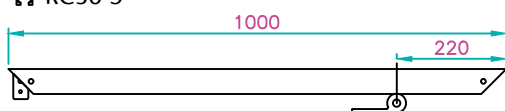

EL-PROFILE-A
RC36-5

1 x RC36-5 1000mm /mitred
1 x SF36-HANDLE
1 x I36-2-AG/2xM6